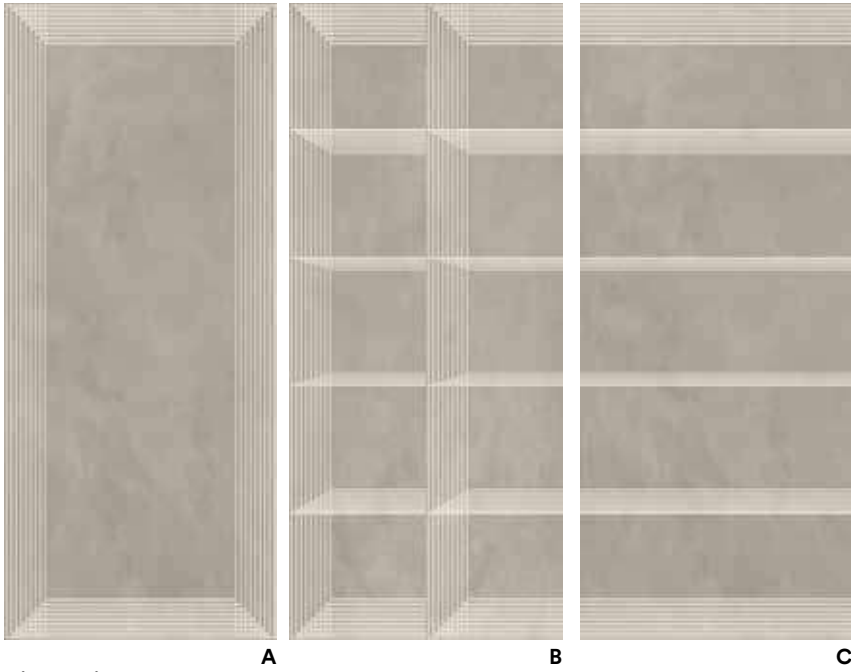

Wall: **Line Wing, Gold Pulse** 120x278 Matt RT
Floor: **Wing** 120x120 Soft RT

RANGE FACES

Line Wing
120x278 . 47²/₈"x109⁷/₁₆" Matt RT