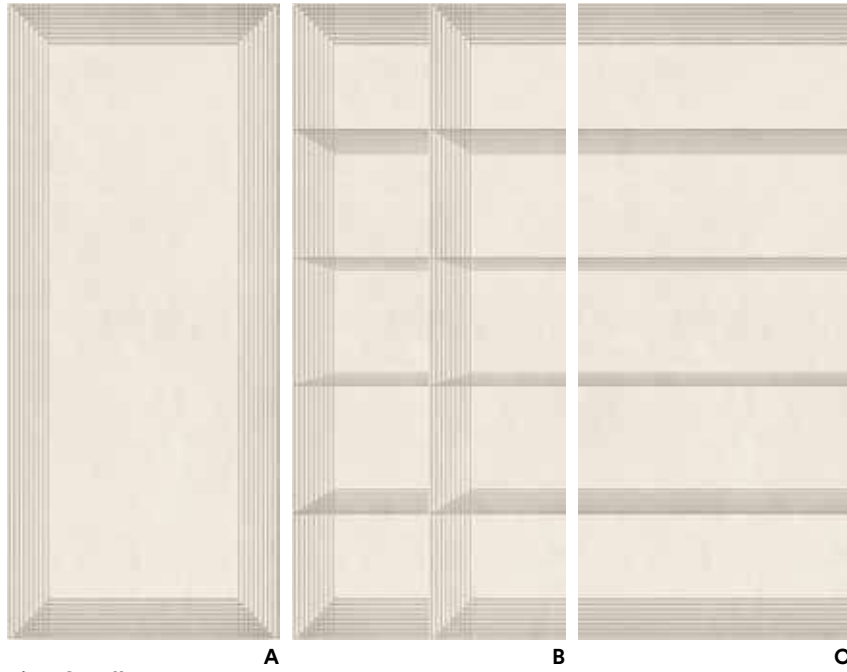

# Gold Willow

Wall: **Line Caldle, Wing** 120x278 Matt RT  
Floor: **Candle** 120x120 Matt **TP** RT R10 B

RANGE FACES

**Line Caldle**  
120x278 . 47<sup>2</sup>/<sub>8</sub>"x109<sup>7</sup>/<sub>16</sub>" Matt RT