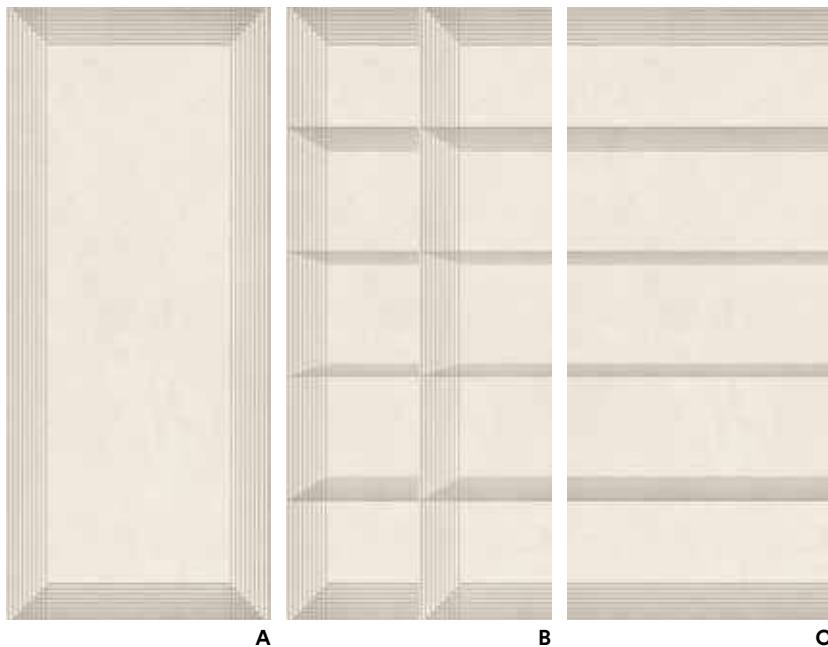

Join_ 120x278

Overview

RANGE FACES

Line Candle
Pag. 44

RANGE FACES